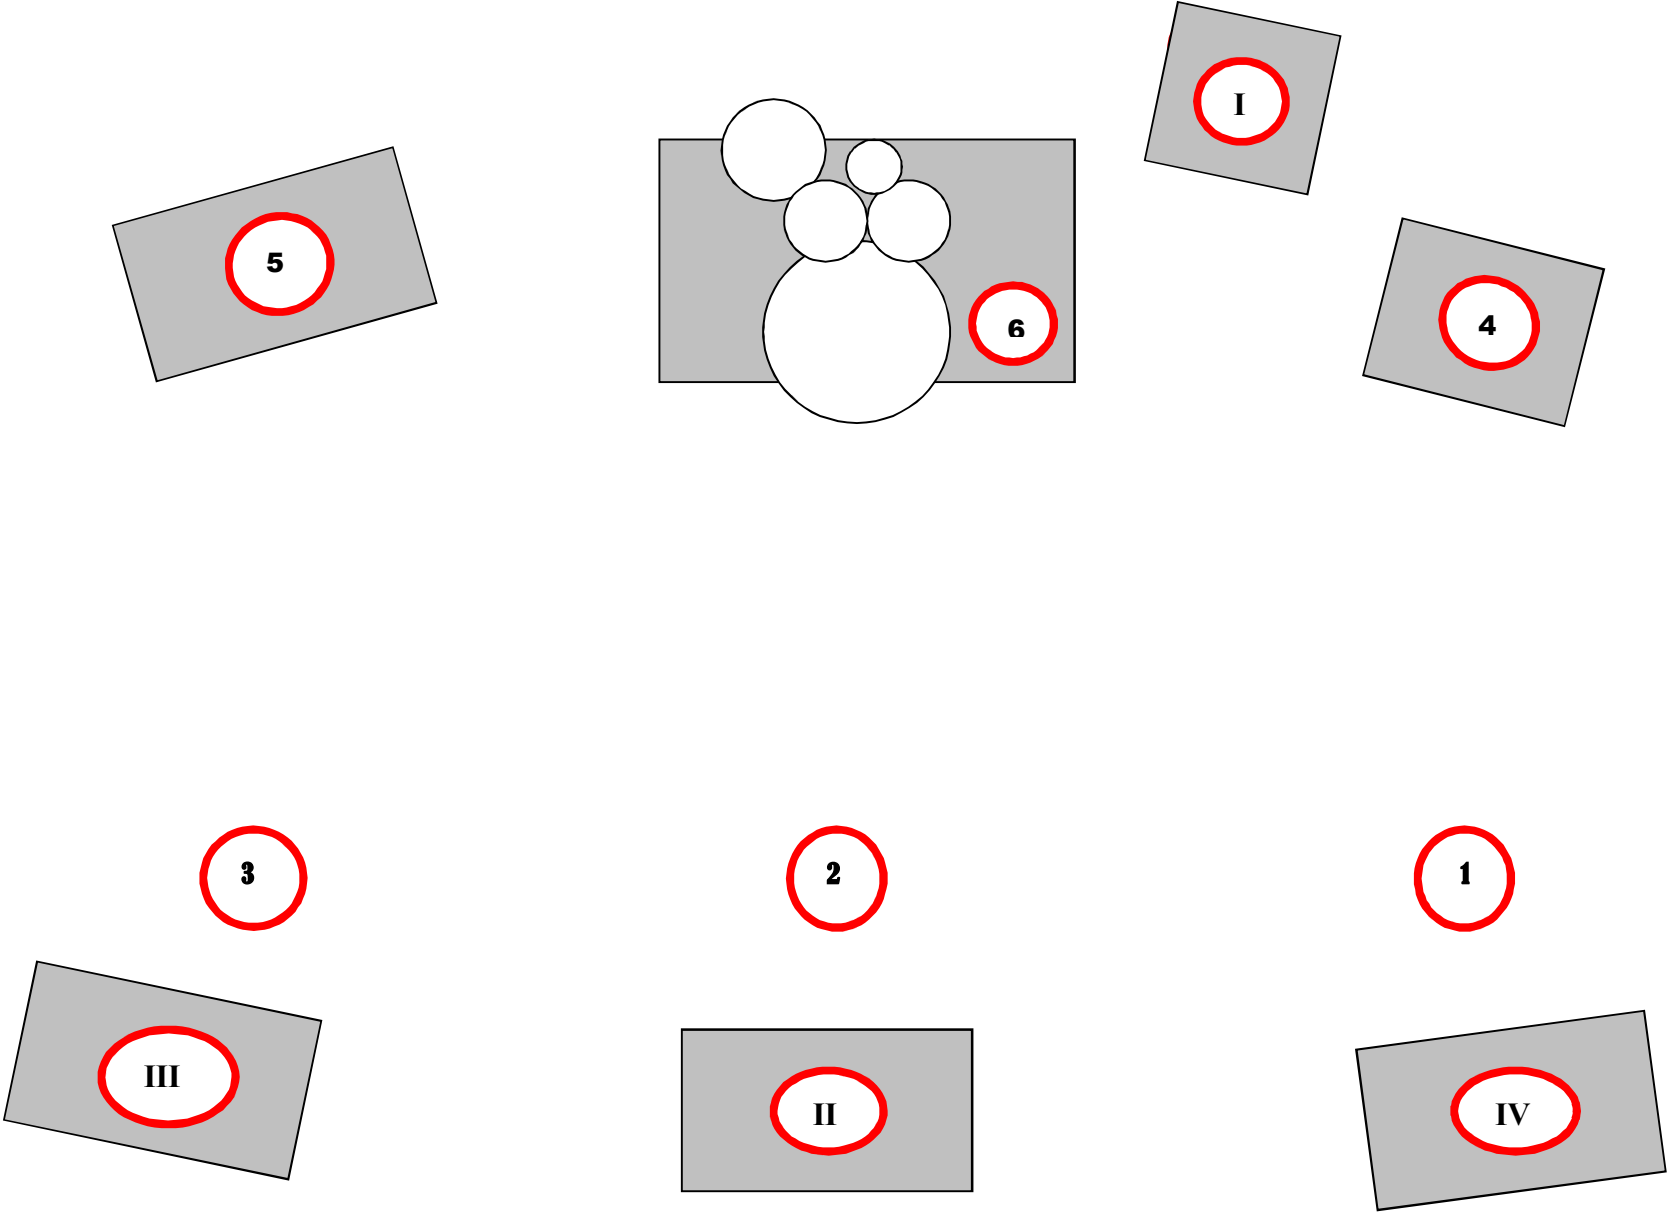

ABSORB

Technical Rider

List	Nonexistent	Exist (Band)
1. Backing Vocals	Microphone	
2. Main Vocals	Microphone	
3. Backing Vocals	Microphone	
4. Bass	Bassbox	Hughs & Kettner 400 Base Bass 230V Ampeg SVT 6 Pro 230V
5. Guitar	Stereo-Guitarbox – (Marshal or comparable)	Guitaramp Beringer GMX 212 230V
6. Drums	1xSnarestand, 2xBassdrum, 2xTom, 1xStandtom, 6 Cymbalstands, 1xHiHat-Stand	Cymbals, Second Standtom, Snare, 2xSingle Bassdrum paddles

Monitors

I. Guitar, Vocs, Drums

II. Guitar, Vocs

III. Guitar, Bass, Vocs, Drums

IV. Guitar, Drums